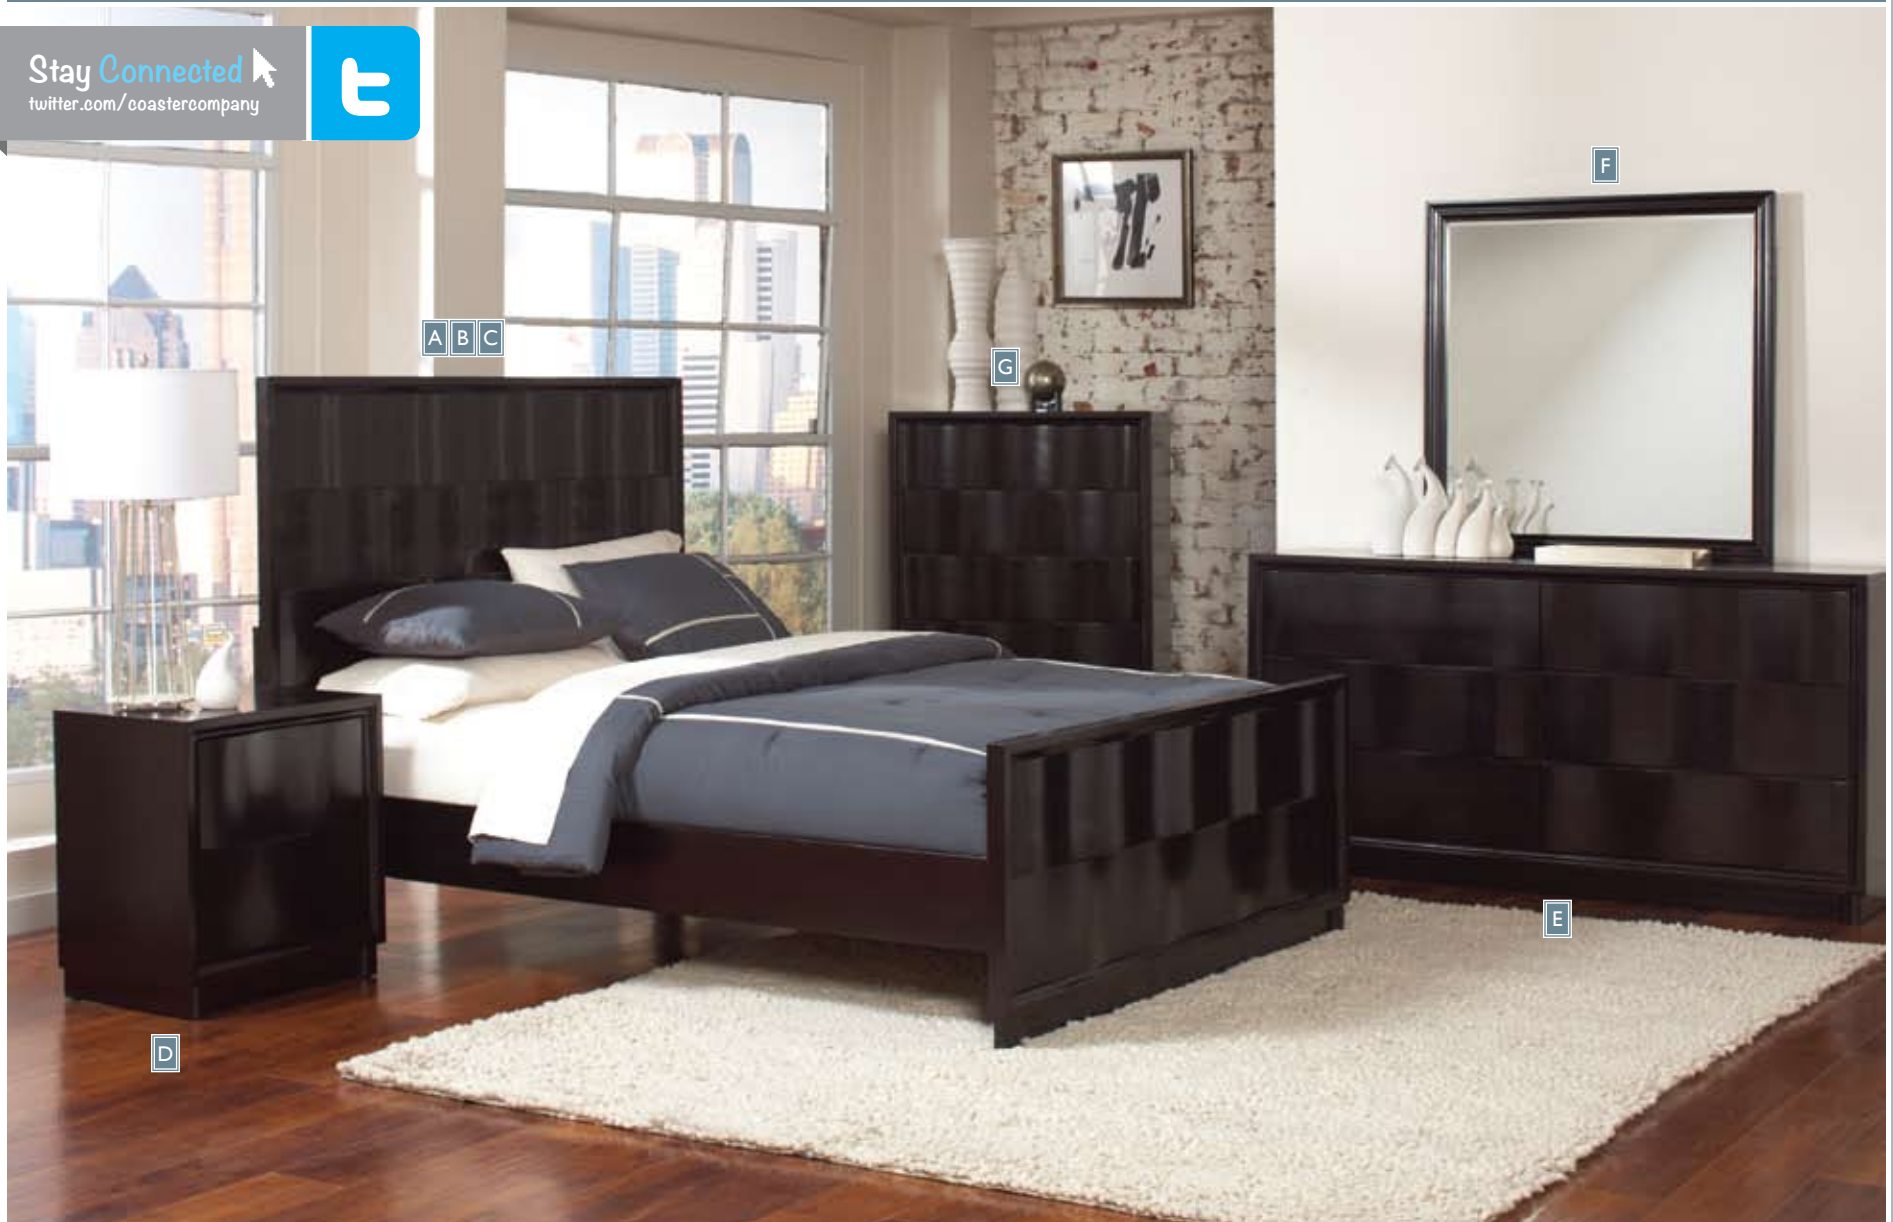

Stay Connected
twitter.com/coastercompany

Voyd Bedroom Collection

The unique wavy design and rich cappuccino finish make this bedroom group a fashionable array of functional furniture. Practical storage solutions are masked beneath simplistically sleek frames and beautiful details. A contemporary feel and modernly basic allure give the bedroom scene a newly renovated idea of beauty and practicality. Mattress sold separately.

Item #	Description	Length	Width	Height	Price
A 202641KE	E King Bed	84.75"	78.50"	54.50"	$
B 202641KW	Cal King Bed	88.75"	74.25"	54.50"	$
C 202641Q	Queen Bed	84.75"	62.50"	54.50"	$
D 202642	Night Stand	23.50"	16.50"	25.50"	$
E 202643	Dresser	68.00"	18.00"	35.25"	$
F 202644	Mirror	39.75"	1.25"	39.75"	$
G 202645	Chest	36.00"	18.00"	50.75"	$

Set Price $

Features

- FELT LINED TOP DRAWER
- FULL EXTENSION GLIDES
- FRONT: FRENCH DOVETAIL
  BACK: ENGLISH DOVETAIL

Finish/Framework

- DARK CAPPUCCINO
- BOX SPRING/FOUNDATION REQUIRED

Group Style

- CASUAL